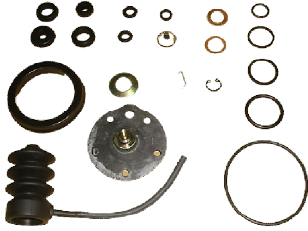

## CLUTCH BOOSTER REPAIR KIT

NO.	JKC #	NISSAN	HINO	ISUZU	FUSO	NOTE
01	9364-0001					C021AA031
02	9364-0032					C021AA032
03	9364-0107					
04	9364-0354					
05	9364-0357	32900-99826				
06	9364-0363		32209-1011			C021AA010
07	9364-0364			1-87520-192-0		C021AA011
08	9364-0365			1-85572-112-0		
09	9364-0366			1-85572-080-0		C021AA012
10	9364-0367					
11	9364-0370			1-87520-190-0		
12	9364-0382	30900-99089				
13	9364-0385	30900-99185			ME656606	C021AA013
14	9364-0386	30900-99527				C021AA001
15	9364-0390		32209-1011	1-87520-195-0		C021AA002
16	9364-0392					
17	9364-0393					C021AA014
18	9364-0397			1-87520-189-0		
19	9364-0402		32209-1062	1-87830-348-0		C021AA003
20	9364-0403					
21	9364-0404				ME659245 ME660080	C021AA015
22	9364-0411					
23	9364-0420	30900-99629				
24	9364-0424		32209-1160			C021AA004
25	9364-0425		32209-1150			
26	9364-0430				ME660988	
27	9364-0433					
28	9364-0445					C021AA016
29	9364-0452		32209-1052	1-87520-177-0		C021HO001
30	9364-0453	30900-99525			ME659244	C021AA005
31	9364-0454					C021AA021
32	9364-0455					
33	9364-0456					C021AA006
34	9364-0459					C021AA008
35	9364-0460					
36	9364-0464	30900-99707	32209-1190		ME659244	C021AA009
37	9364-0466					
38	9364-0467		32209-1200			C021HO002
39	9364-0469	30705-99126				